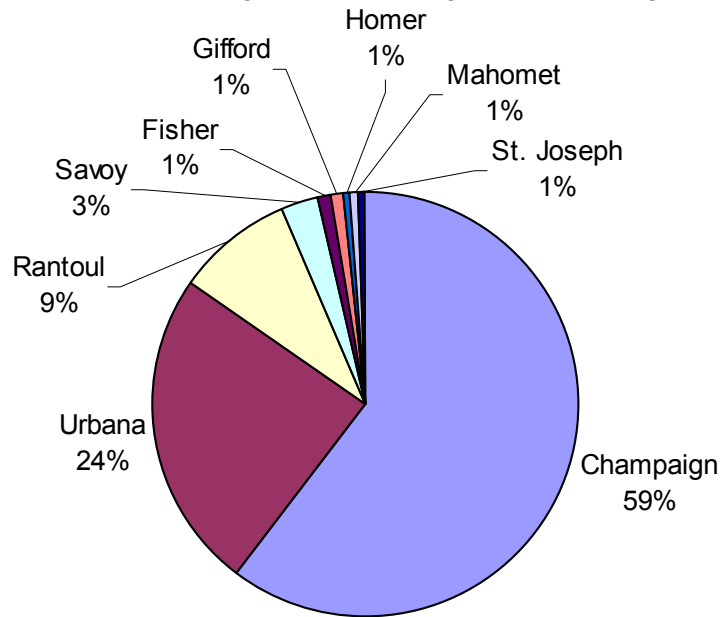

Top Employers Share by Municipality