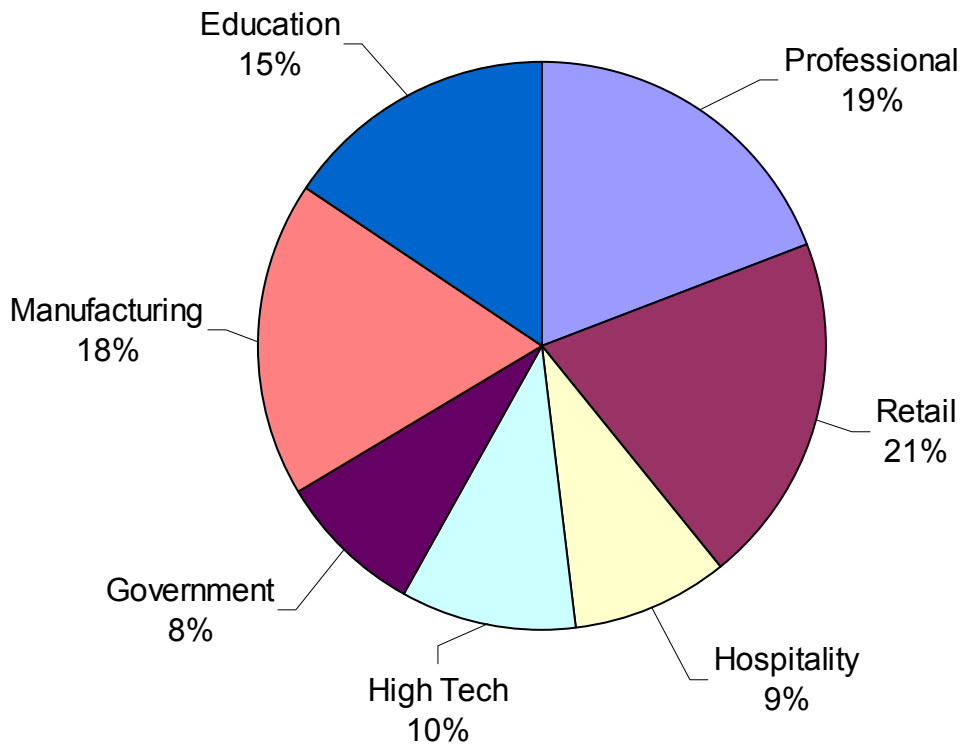

Top Employers by Sector